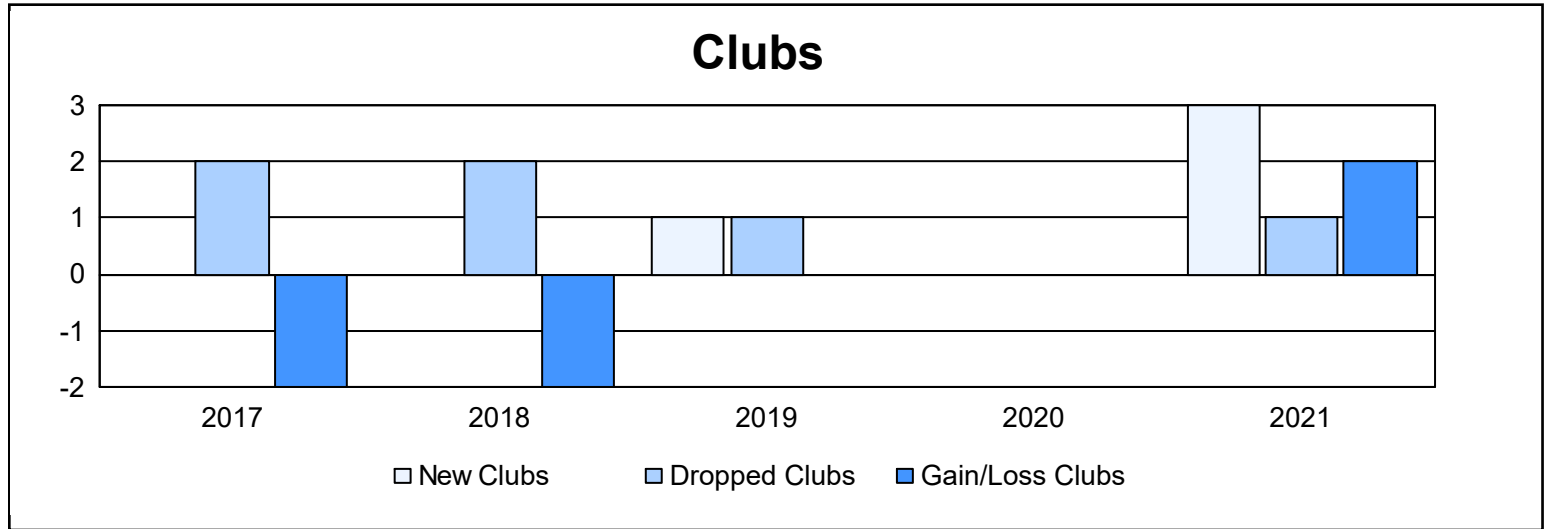

Year	New Clubs	Dropped Clubs	Gain/ Loss Clubs	New Members	Charter Members	Reinstate Members	Transfer Members	Total Member Added	Total Members Dropped	Gain/ Loss Members
2016-2017	0	2	-2	153	5	4	6	168	138	30
2017-2018	0	2	-2	145	0	16	7	168	228	-60
2018-2019	1	1	0	115	24	3	1	143	172	-29
2019-2020	0	0	0	89	0	2	7	98	141	-43
2020-2021	3	1	2	134	87	3	5	229	193	36
<b>Average</b>	<b>1</b>	<b>1</b>	<b>0</b>	<b>127</b>	<b>23</b>	<b>6</b>	<b>5</b>	<b>161</b>	<b>174</b>	<b>-13</b>

### Membership Composition June 2021 Cumulative