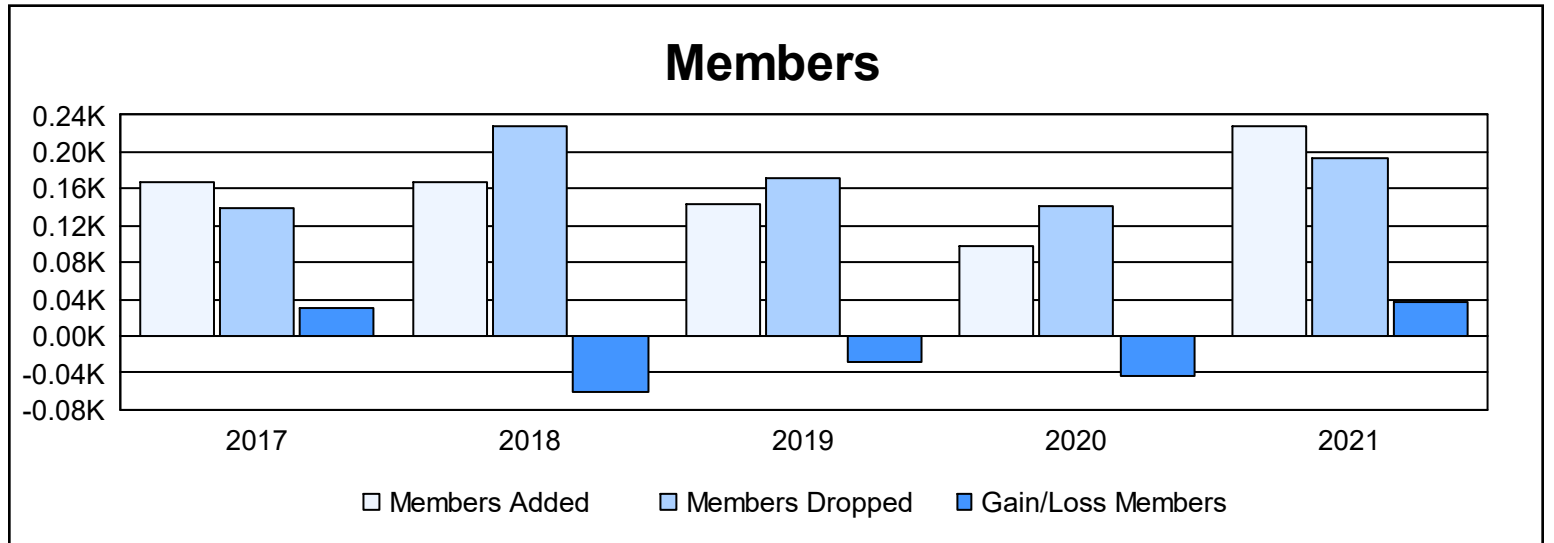

Year	New Clubs	Dropped Clubs	Gain/ Loss Clubs	New Members	Charter Members	Reinstate Members	Transfer Members	Total Member Added	Total Members Dropped	Gain/ Loss Members
2016-2017	0	2	-2	153	5	4	6	168	138	30
2017-2018	0	2	-2	145	0	16	7	168	228	-60
2018-2019	1	1	0	115	24	3	1	143	172	-29
2019-2020	0	0	0	89	0	2	7	98	141	-43
2020-2021	3	1	2	134	87	3	5	229	193	36
<b>Average</b>	<b>1</b>	<b>1</b>	<b>0</b>	<b>127</b>	<b>23</b>	<b>6</b>	<b>5</b>	<b>161</b>	<b>174</b>	<b>-13</b>

### Membership Composition June 2021 Cumulative