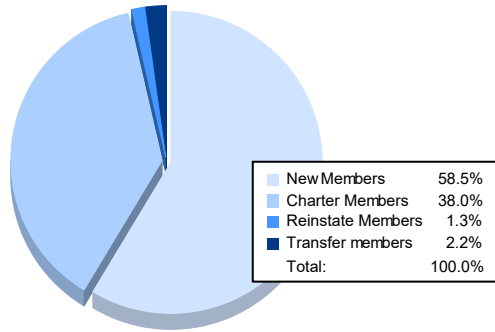

Year	New Clubs	Dropped Clubs	Gain/ Loss Clubs	New Members	Charter Members	Reinstate Members	Transfer Members	Total Member Added	Total Members Dropped	Gain/ Loss Members
2016-2017	0	2	-2	153	5	4	6	168	138	30
2017-2018	0	2	-2	145	0	16	7	168	228	-60
2018-2019	1	1	0	115	24	3	1	143	172	-29
2019-2020	0	0	0	89	0	2	7	98	141	-43
2020-2021	3	1	2	134	87	3	5	229	193	36
<b>Average</b>	<b>1</b>	<b>1</b>	<b>0</b>	<b>127</b>	<b>23</b>	<b>6</b>	<b>5</b>	<b>161</b>	<b>174</b>	<b>-13</b>

### Membership Composition June 2021 Cumulative